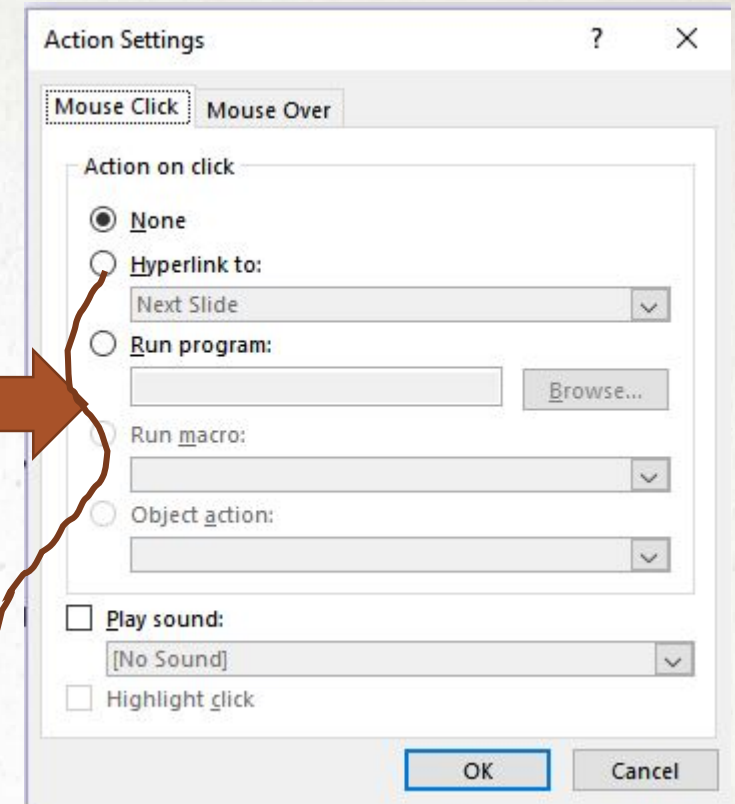

You can add a sound file that you have on your computer. Parts of songs etc.

Screen recording

Insert ribbon - Audio

Don't forget Your audio tools

INTERNET LINKS - HYPERLINKS

PAM STEPHENS COMM ED WEB PAGE

- To add a link, just copy the address and then choose the Insert tab  (ribbon)
- Choose the Link Icon 
- In the Text to Display you can type what you want if you don't want the address to be there.
- In the Address portion you can paste the actual address of the web page.

ACTION BUTTONS

- ☞ Click on the 
- ☞ Type in what your button should say (i.e. Click Here or Go to this web site)
- ☞ Highlight your word or words to become the button
- ☞ Click on  This will show you what you want to do with that button.

[Click Here to go to the video page](#)

Animation

Open Animation Pane

Use Add Animation to get entire list.

The Animation Pane tool interface is shown with the following sections:

- Entrance:** Appear, Fade, Fly In, Float In, Split, Wipe, Shape, Wheel, Random Bars, Grow & Turn, Zoom, Swivel, Bounce.
- Emphasis:** Pulse, Color Pulse, Teeter, Spin, Grow/Shrink, Desaturate, Darken, Lighten, Transparency, Object Color, Compleme..., Line Color, Fill Color, Brush Color, Font Color, Underline, Bold Flash, Bold Reveal, Wave.
- Exit:** Disappear, Fade, Fly Out, Float Out, Split, Wipe, Shape, Wheel, Random Bars, Shrink & Tu...