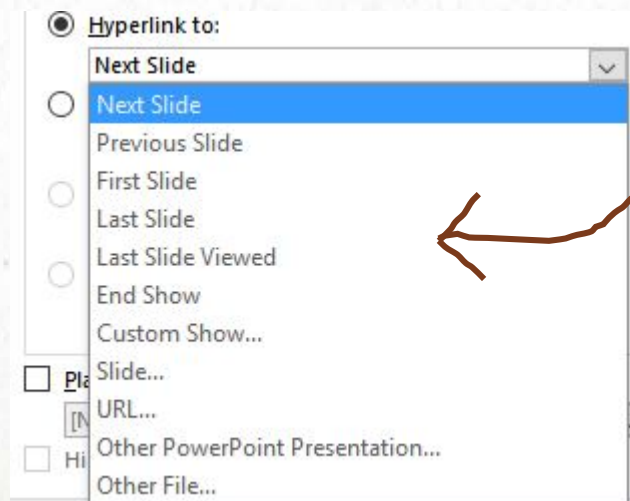

ACTION BUTTONS

- ☞ Click on the
- ☞ Type in what your button should say (i.e. Click Here or Go to this web site)
- ☞ Highlight your word or words to become the button
- ☞ Click on This will show you what you want to do with that button.

[Click Here to go to the video page](#)