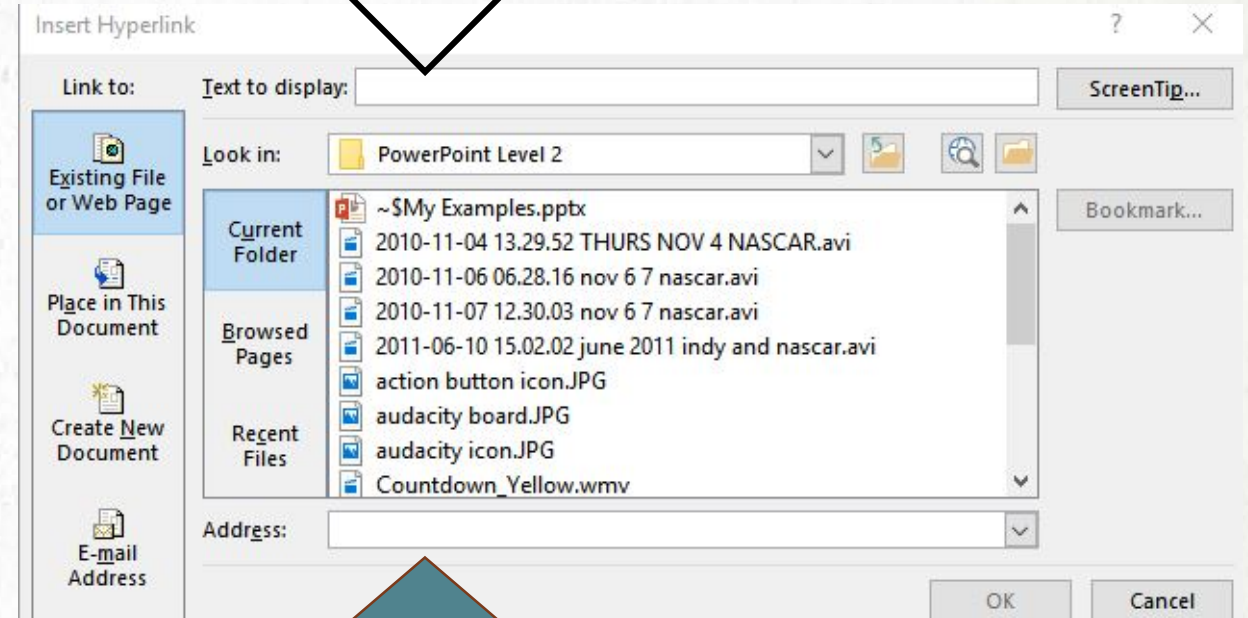

You can add a sound file that you have on your computer. Parts of songs etc.

Screen recording

Insert ribbon - Audio

Don't forget Your audio tools

INTERNET LINKS - HYPERLINKS

PAM STEPHENS COMM ED WEB PAGE

- To add a link, just copy the address and then choose the Insert tab  (ribbon)
- Choose the Link Icon 
- In the Text to Display you can type what you want if you don't want the address to be there.
- In the Address portion you can paste the actual address of the web page.